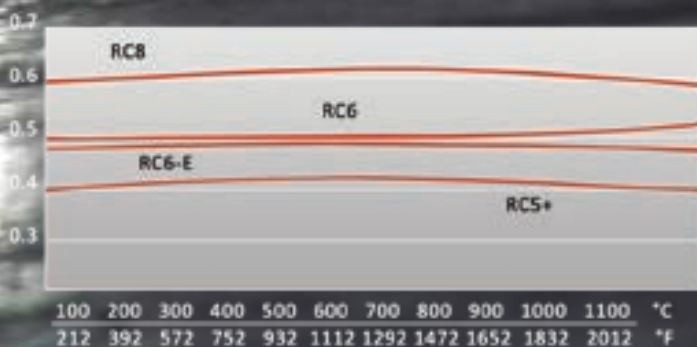

RC6-E

Average friction coefficient

$$\mu = 0.46$$

New in 2008, the RC6 Endurance was designed to offer very low pad and disc wear rates without sacrificing friction levels. Need pads to last 6, 12 or even 24 hours? Look no further than the RC6E. The RC6E boasts the same easy bed-in and stable friction levels as all the other CL Brakes compounds.

RC8

Average friction coefficient

$$\mu = 0.60$$

Developed in 2006, the RC8 compound boasts CL Brakes' highest friction level and is used in top-level motor sports such as WRC, WTCC, NASCAR, ZA V8, AWD GrpN, etc. Extremely high friction levels allow shorter stopping distances and the flat torque curve provides excellent modulation to prevent wheel lockup. The RC8 was designed to be used only with other CL Brakes compounds.

RC8-R

Average friction coefficient

$$\mu = 0.60$$

Using the same friction material as our standard RC8-R, we have grooved the backing plate to reduce the contact area with the piston and provide a radiator effect. This patented shape was created to reduce heat transfer through the piston and into the brake fluid.

Friction of pads according to temperature

Thermal resistant components

Graphite, ceramic, iron, copper and bronze

Environmentally friendly

No lead, no asbestos and no nickel