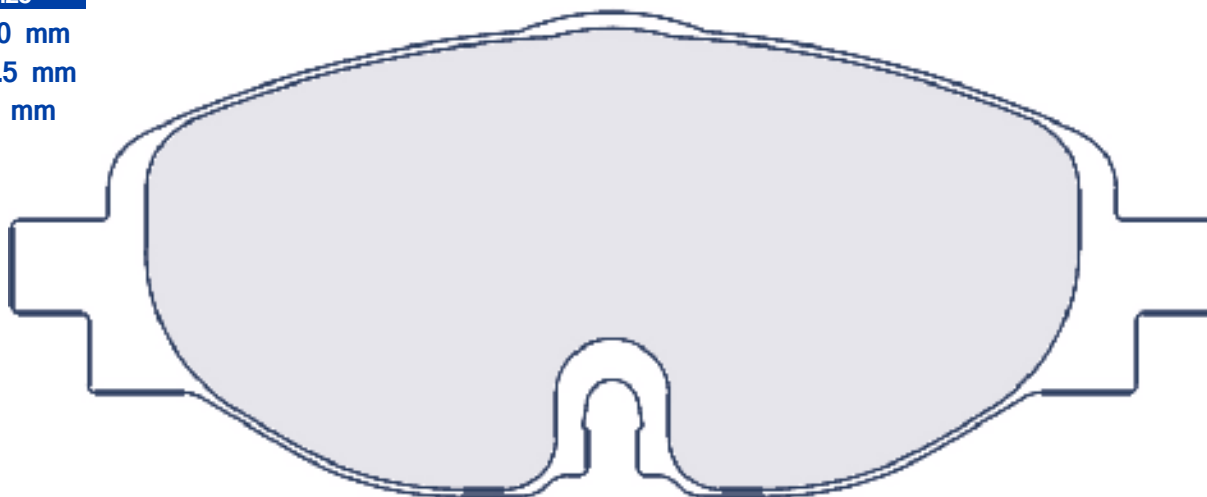

4183

SUBARU							
BRZ	2.0	12		4166	Tokico / Akebono	4183	NBK / Akebono / Nishimbo
Impreza (3)	WRX STI 2.5 AWD (300CV)	11	15	4166	Akebono	4183	Nissin
TOYOTA							
GT86	2.0 GT Coupe (Tokico front caliper)	12		4166	Tokico	4183	Nishimbo
GT86	2.0 GT Coupe (NBK front caliper)	12		4183	NBK	4183	Nishimbo

4186

Dim. / Size

RC5+

- 160 mm
- I 64.5 mm
- H 17 mm

AUDI							
A3 (8V1)	S3 Quattro	14		4186	TRW / Lucas	-	
A3 (8V1)	1.8 TFSI Quattro	12		4186	TRW / Lucas	-	
A3 (8VA)	1.8 TFSI Quattro	13		4186	TRW / Lucas	-	
A3 (8VA)	S3 Quattro	14		4186	TRW / Lucas	-	
A3	1.8 (180CV)	13		4186		-	
SKODA							
Octavia (5E3)	2.0 TSI RS	13		4186	TRW / Lucas	-	
VOLSKWAGEN							
Golf (7) (5G1)	2.0 GTI	13		4186	TRW / Lucas	-