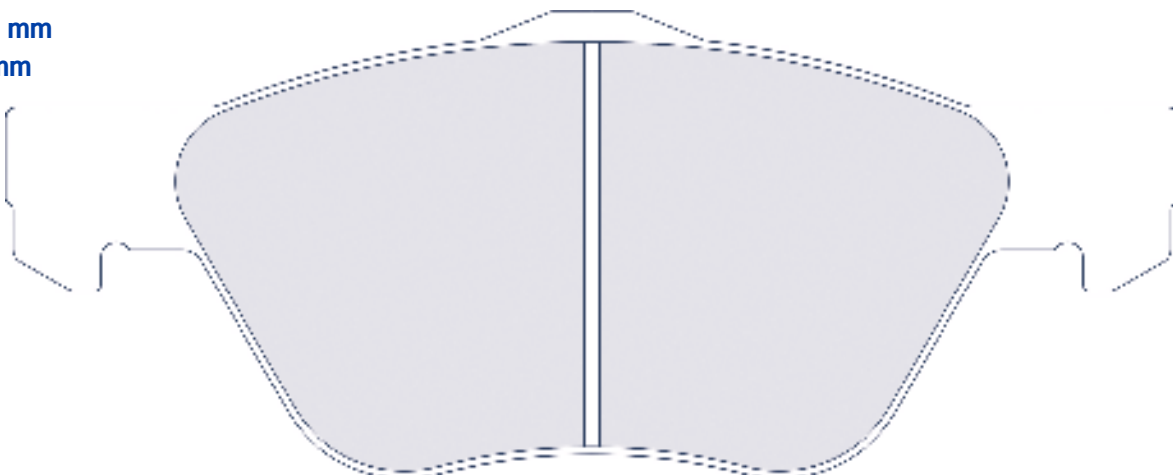

4041

Dim. / Size

RC5+ - RC6 - RC8

- 155.2 mm
- I 59.2 mm
- H 19 mm

Dim. / Size

- 155.2 mm
- I 62.2 mm
- H 19 mm

4041

ALFA ROMEO						
145	2.0 Twin Spark 16V	96	99	4041	ATE	4030 Lucas
146	2.0 Twin Spark 16V	96	99	4041	ATE	4030 Lucas
147	2.0 16V	00		4041	ATE	-
155	2.0 Quadrifoglio 4 Turbo 16V	95	96	4041	ATE	4030 Lucas
155	2.0 Quadrifoglio 4 Turbo 16V	95	96	4041	ATE	4010 Lucas
155	2.0 Turbo (167)	92	97	4041		-
155	2.0 Twin Spark 16V	95	97	4041	ATE	4010 Lucas
155	2.0 Twin Spark 16V	95	97	4041	ATE	4030 Lucas
155	2.5 V6	95	97	4041	ATE	4030 Lucas
155	2.5 V6	95	97	4041	ATE	4010 Lucas
156	2.0	97	02	4041		-
156	2.5	97	02	4041		-
GTV	2.0 V6 Turbo	95		4041	ATE	4030 Lucas
GTV	2.0 16V	95	04	4041	ATE	4030 Lucas
Spider	(916) 2.0 Turbo V6	98		4041	ATE	-
Spider	(916) Convertible JTS	03	04	4041	ATE	-
FIAT						
Bravo	(182) 2.0 HGT 20V	95	01	4041	ATE	-
Bravo	(198) 1.4			4041	ATE	-
Coupe	2.0 Turbo 16V	95	03	4041	ATE	4030 Lucas
Coupe	2.0 Turbo 20V	97	00	4041	ATE	4030 Lucas
Punto	HGT			4041	ATE	-
LANCIA						
Dedra	2.0 HF Integrale	94	97	4041	ATE	4030 Lucas
Dedra	2.0 HF Integrale Turbo	94	98	4041	ATE	4030 Lucas
Dedra	2.0 HF Integrale Turbo	98		4041	ATE	-
Delta	1.8 GT 16V	96	98	4041	ATE	4030 Lucas
Delta	1.8 LE	96	98	4041	ATE	4030 Lucas
Delta	1.8 LX	96	98	4041	ATE	4030 Lucas