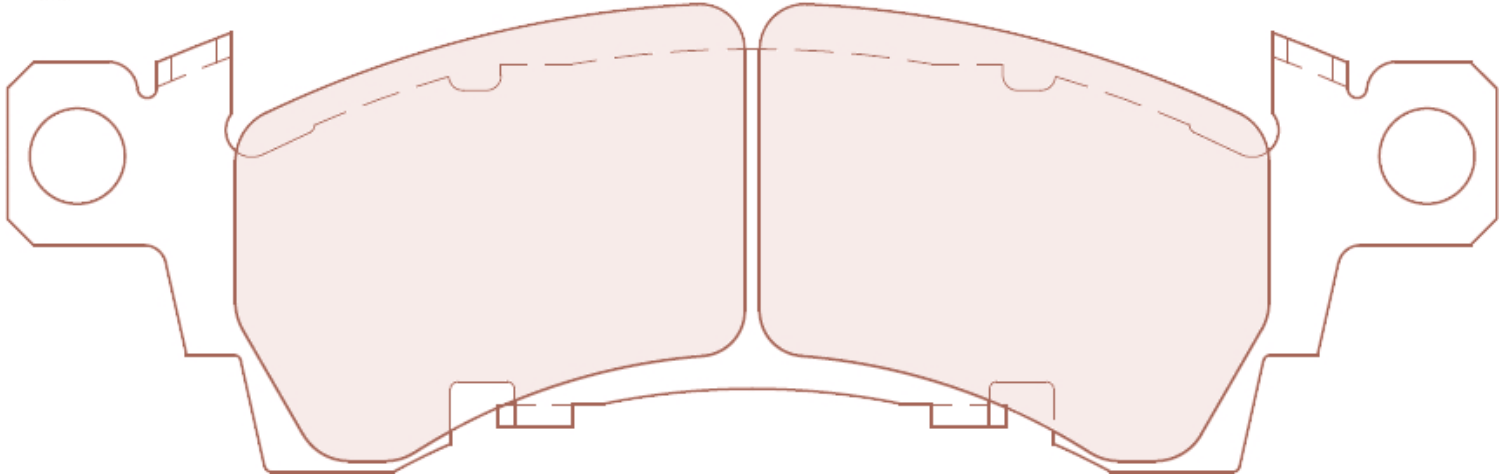

5049W45

RC6E - RC8

Dim. / Size

- 197.5 mm
- I 58.2 mm
- H 13 mm

Dim. / Size

- 181.5 mm
- I 64.7 mm
- H 14.5 mm

BUICK						
Apollo		73	75	5049W45		-
Apollo	SR	75	75	5049W45		-
Centurion		72	73	5049W45		-
Century		73	77	5049W45		-
Century	5.7 16V	73	76	5049W45		-
Century	Custom	75	77	5049W45		-
Century	Luxus	73	74	5049W45		-
Century	Special	75	77	5049W45		-
Electra		73	73	5049W45		5049W45
Electra	2.8	72	84	5049W45		-
Electra	5.0 16V	72	84	5049W45		-
Electra	5.7 16V	72	84	5049W45		-
Electra	225	72	78	5049W45		5049W45
Electra	225	79	79	5049W45		-
Electra	225 Custom	72	75	5049W45		5049W45
Electra	225 Limited	74	77	5049W45		5049W45
Electra	Limited	76	78	5049W45		5049W45
Electra	Limited	79	84	5049W45		-
Electra	Park Avenue	78	78	5049W45		5049W45
Electra	Park Avenue	79	84	5049W45		-
GS		72	72	5049W45		-
GS	455	72	72	5049W45		-
LeSabre		72	81	5049W45		-