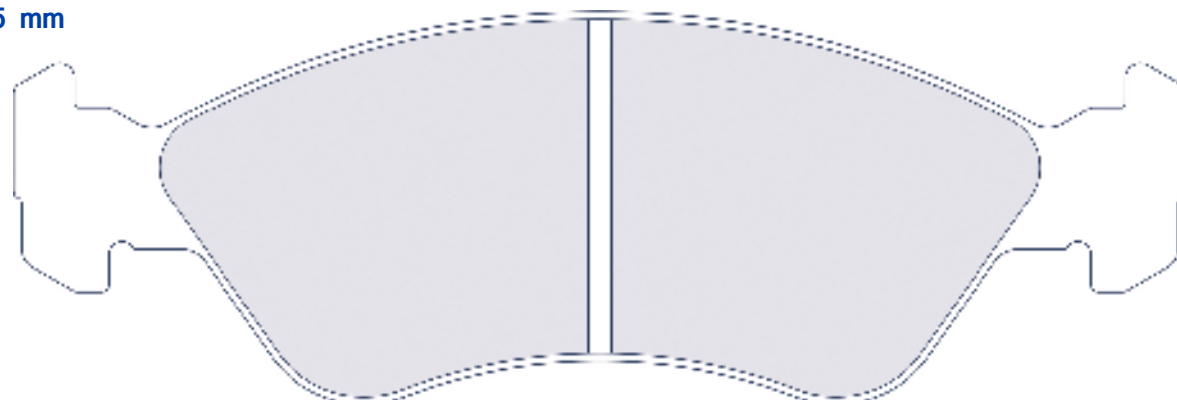

4035

MARCOS						
Mantra	2.0 Turbo	92		5004W50T20		4035 Lucas
Mantra	4.0	92		5004W50T20		4035 Lucas
Mantra	4.5	92		5004W50T20		4035 Lucas
Mantula	3.0	84	00	-		4035
Mantula	3.5	84	00	-		4035
Mantula	3.9	84	91	-		4035
Martina	2.0	91	94	-		4035
PANTHER						
Solo		89	93	4014T16,5		4035
TVR						
350	3.5	86	88	-		4035
390	3.9	86	89	-		4035
400	4.0	89	92	-		4035
420	4.2	86	89	-		4035
450	4.5	89	92	-		4035
Cerbera	3.9 16V	96		4016	ATE	4035 Lucas
Cerbera	4.0	99	03	-		4035 Lucas
Cerbera	4.2	96	03	-		4035 Lucas
Cerbera	4.5	01	02	-		4035 Lucas
Chimaera	4.0	93	94	-		4035
Chimaera	4.0	94	98	-		4035
Chimaera	4.3	93	94	-		4035
Chimaera	4.3	94	97	-		4035
Chimaera	4.5	97	04	-		4035
Chimaera	5.0	94	98	-		4035
Chimaera	5.0 16V	96	03	4016	ATE	4035 Lucas
Griffith	4.0	92		-		4035
Griffith	4.3	92		-		4035
Griffith	5.0 16V	93	02	4016	ATE	4035 Lucas
Griffith	5.0	93		5004W50T20	AP Racing	4035 Lucas
Sagaris	4.0	04	06	4199		4035 Lucas
T350	3.6	02	06	4199		4035 Lucas
T350	4.0	02	06	4199		4035 Lucas
T350	C	02	06	4199		4035 Lucas
Tamora	3.6	01	06	4199		4035 Lucas
Tuscan		89		-		4035
Tuscan	3.6	01		4199		4035
Tuscan	4.0	99	02	5004W50T17		4035
Tuscan	4.0	01		4199		4035
VOLKSWAGEN						
Golf (5)	R32	05	05	-		4035 Lucas

4036

RC5+ - RC6 - RC8 - RC8R

Dim. / Size

- → 155.1 mm
- I 52.3 mm
- H 17.5 mm

OPEL						
Astra	(F) 1.6 16V	94	98	4036	ATE / Brembo	4037 ATE
Astra	(F) 1.8 16V	91	98	4036	ATE / Brembo	4037 ATE
Astra	(F) 2.0 16V	88	98	4036	ATE / Brembo	4037 ATE / Teves
Calibra	2.0 16V (150CV)	90	94	4036	ATE	4037 ATE
Kadett	(E) 1.8 GT	85	91	4036	ATE	-
Kadett	(E) 2.0 16V	87	91	4036	ATE	4037 ATE
VAUXHALL						
Astra (1)	2.0 GTE 16V	88	91	4036	ATE	4037 ATE
Calibra	2.5 24V	89	97	4036	ATE	4037 ATE
Carlton	3.0 24V	89	90	4036	ATE	-
Cavalier	2.5 24V	93	96	4036	ATE	4037 ATE